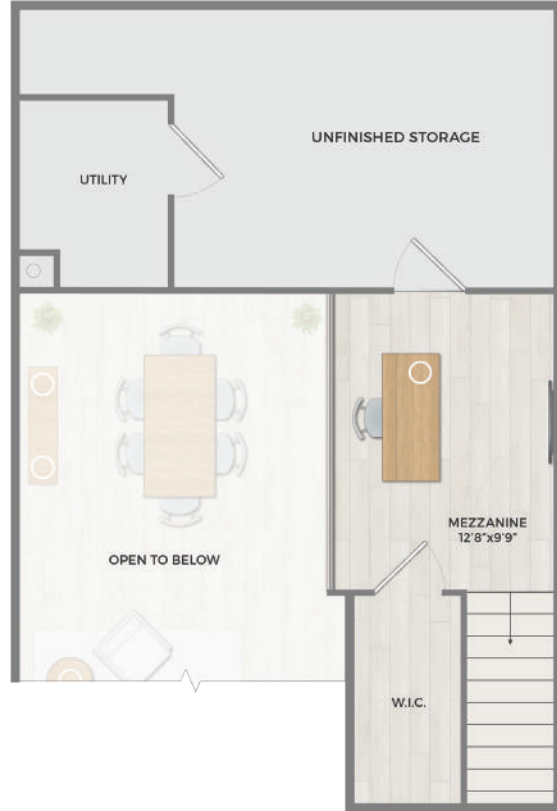

MAPLE Upper Level Residence

2 BEDROOMS | 2 BATHROOMS

MAIN FLOOR: 1,242 sq ft | ENTRY FOYER: 132 sq ft
MEZZANINE: 162 sq ft

Main Level

Mezzanine

Entry Level