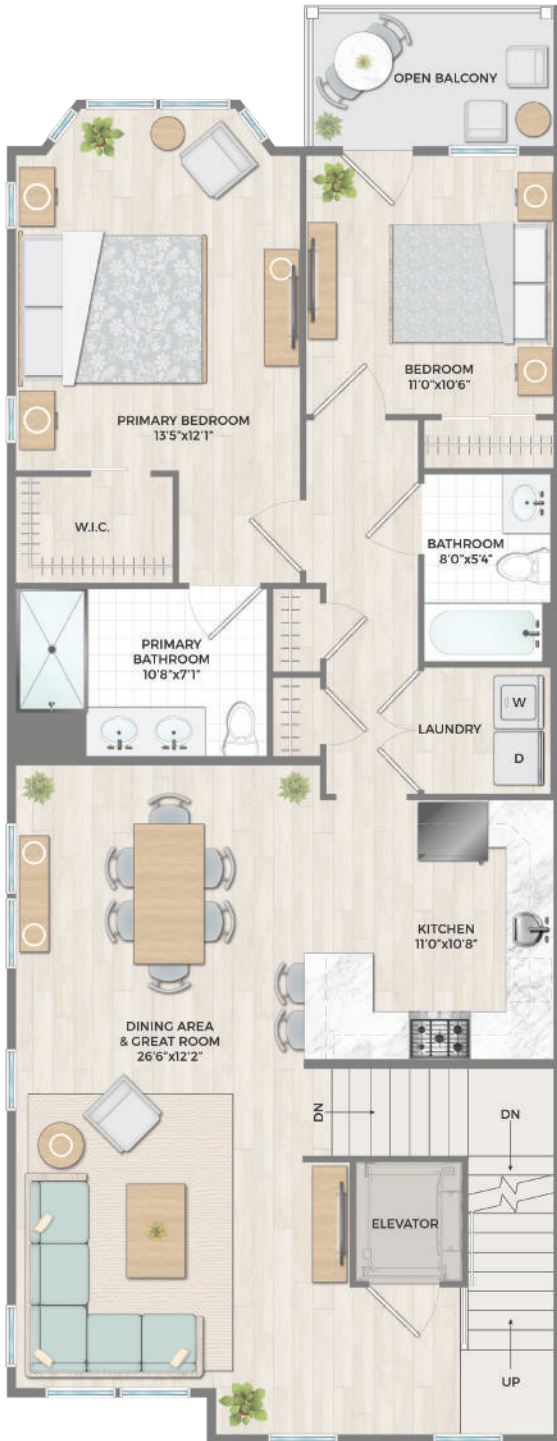

MAGNOLIA Upper End Level Residence

2 BEDROOMS | 2 BATHROOMS

MAIN FLOOR: 1,242 SQ FT | ENTRY FOYER: 132 SQ FT
MEZZANINE: 162 SQ FT

Main Level

Mezzanine

Entry Level