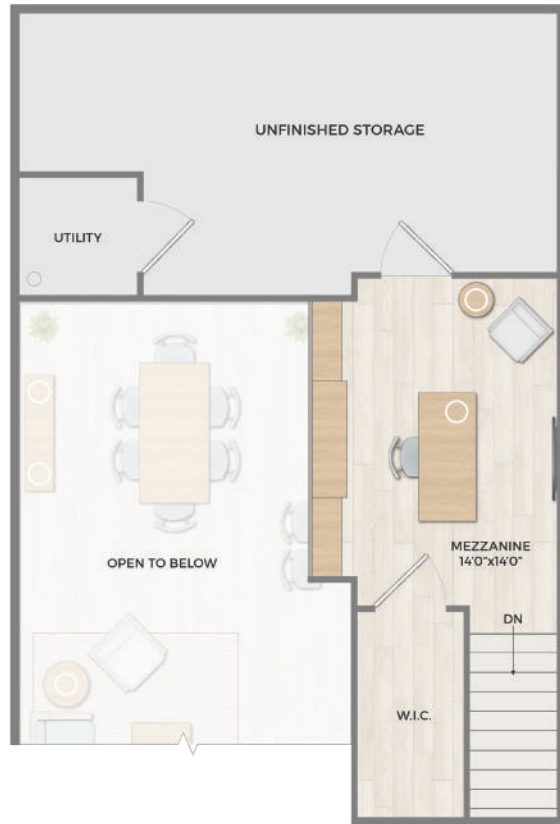

MAGNOLIA Upper End Level Residence

2 BEDROOMS | 2 BATHROOMS

MAIN FLOOR: 1,242 SQ FT | ENTRY FOYER: 132 SQ FT
MEZZANINE: 162 SQ FT

Main Level

Mezzanine

Entry Level